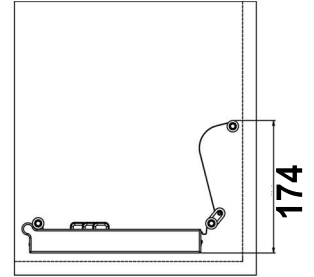

Art. 122S

Scolapiatti stampato con vaschetta inox AISI 201.
 AISI 201 Stainless steel Dish Rack with draining board

Accessori
 Accessories:

n°1 pcs

n°1 pcs

n°2 pcs L.450-L.600
 n°4 pcs L.800-L.900
 n°6 pcs L.1200