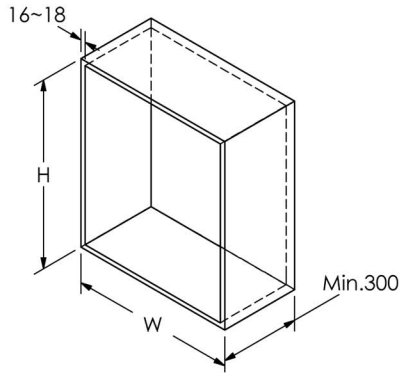

Art. 122S

Scolapiatti stampato con vaschetta inox AISI 201.
 AISI 201 Stainless steel Dish Rack with draining board

Accessori
 Accessories:

n°1 pcs

n°1 pcs

n°2 pcs L.450-L.600
 n°4 pcs L.800-L.900
 n°6 pcs L.1200